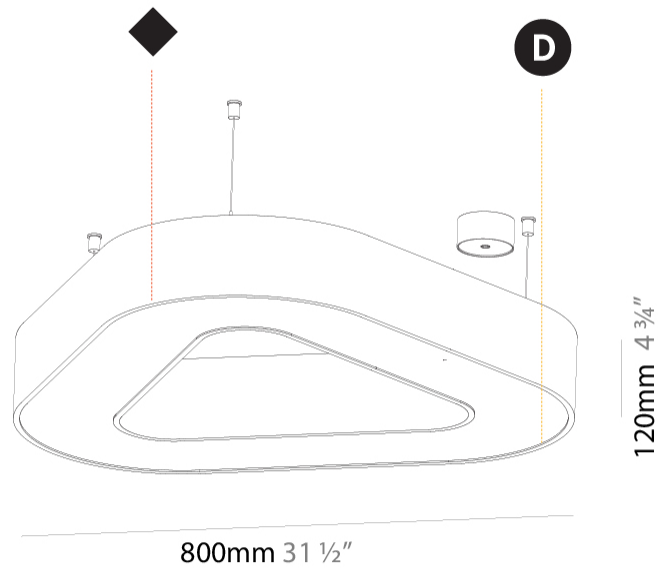

GENERAL

Series: Glorious
Subseries: Glorious Victory
Brand: Prolicht
Division: Architectural
Mounting Type: Suspension
Mounting Location: Ceiling
Subcategory: Ambient

PHYSICAL

Shape: Abstract
Length (mm): 800
Length (in): 31 1/2
Width (mm): 800
Width (in): 31 1/2
Height (mm): 120
Height (in): 4 3/4
Max. Overall Height (mm): 2120
Max. Overall Height (in): 83 7/16
Light Distribution: Direct
Weight (kg): 8.317
Weight (lbs): 18.30
Diffuser: PMMA - opal or micro-prism
Fixture Finish: SSR / BKV / CWI / CRY / HAB / LAG / UFT / ITA / RUA / RUR / MIC / FTG / MYG / TWT / LOD / PUS / FRO / FUP / KIA / POP / BLS / SPG / MEY / GOH / GUM / CHC / COM / ABZ / JAG / OBR / MOS / ROR
Fixture Material: Aluminum

ELECTRICAL

Lamp Type: LED (Zhaga Standard)
Input Wattage (W): 30
Total Output Wattage (W): 24 / 19.2 (3500K)
Dimming: Non-Dimming / Phase Dimming (120Vac only) / 0-10V Dimming
Driver Included: Yes
Driver Location: Integrated
Driver Type: Constant Current - 120 / 277Vac
Driver Class: Class 2
Input Voltage (V): 120 - 277
Constant Current (MA): 350 / 600 (3500K)

LED

Color Temperature (°K): 3000 / 3500 / 4000
Max. Delivered Lumen (lm): 2770 / 2862 / 2920
CRI: >80 CRI
Efficiency (%): 65
Lamp Life (hrs): 50000

OPTICAL

RATINGS AND CERTIFICATIONS

Certified By: Certified for North American Standards
IP rating: IP20